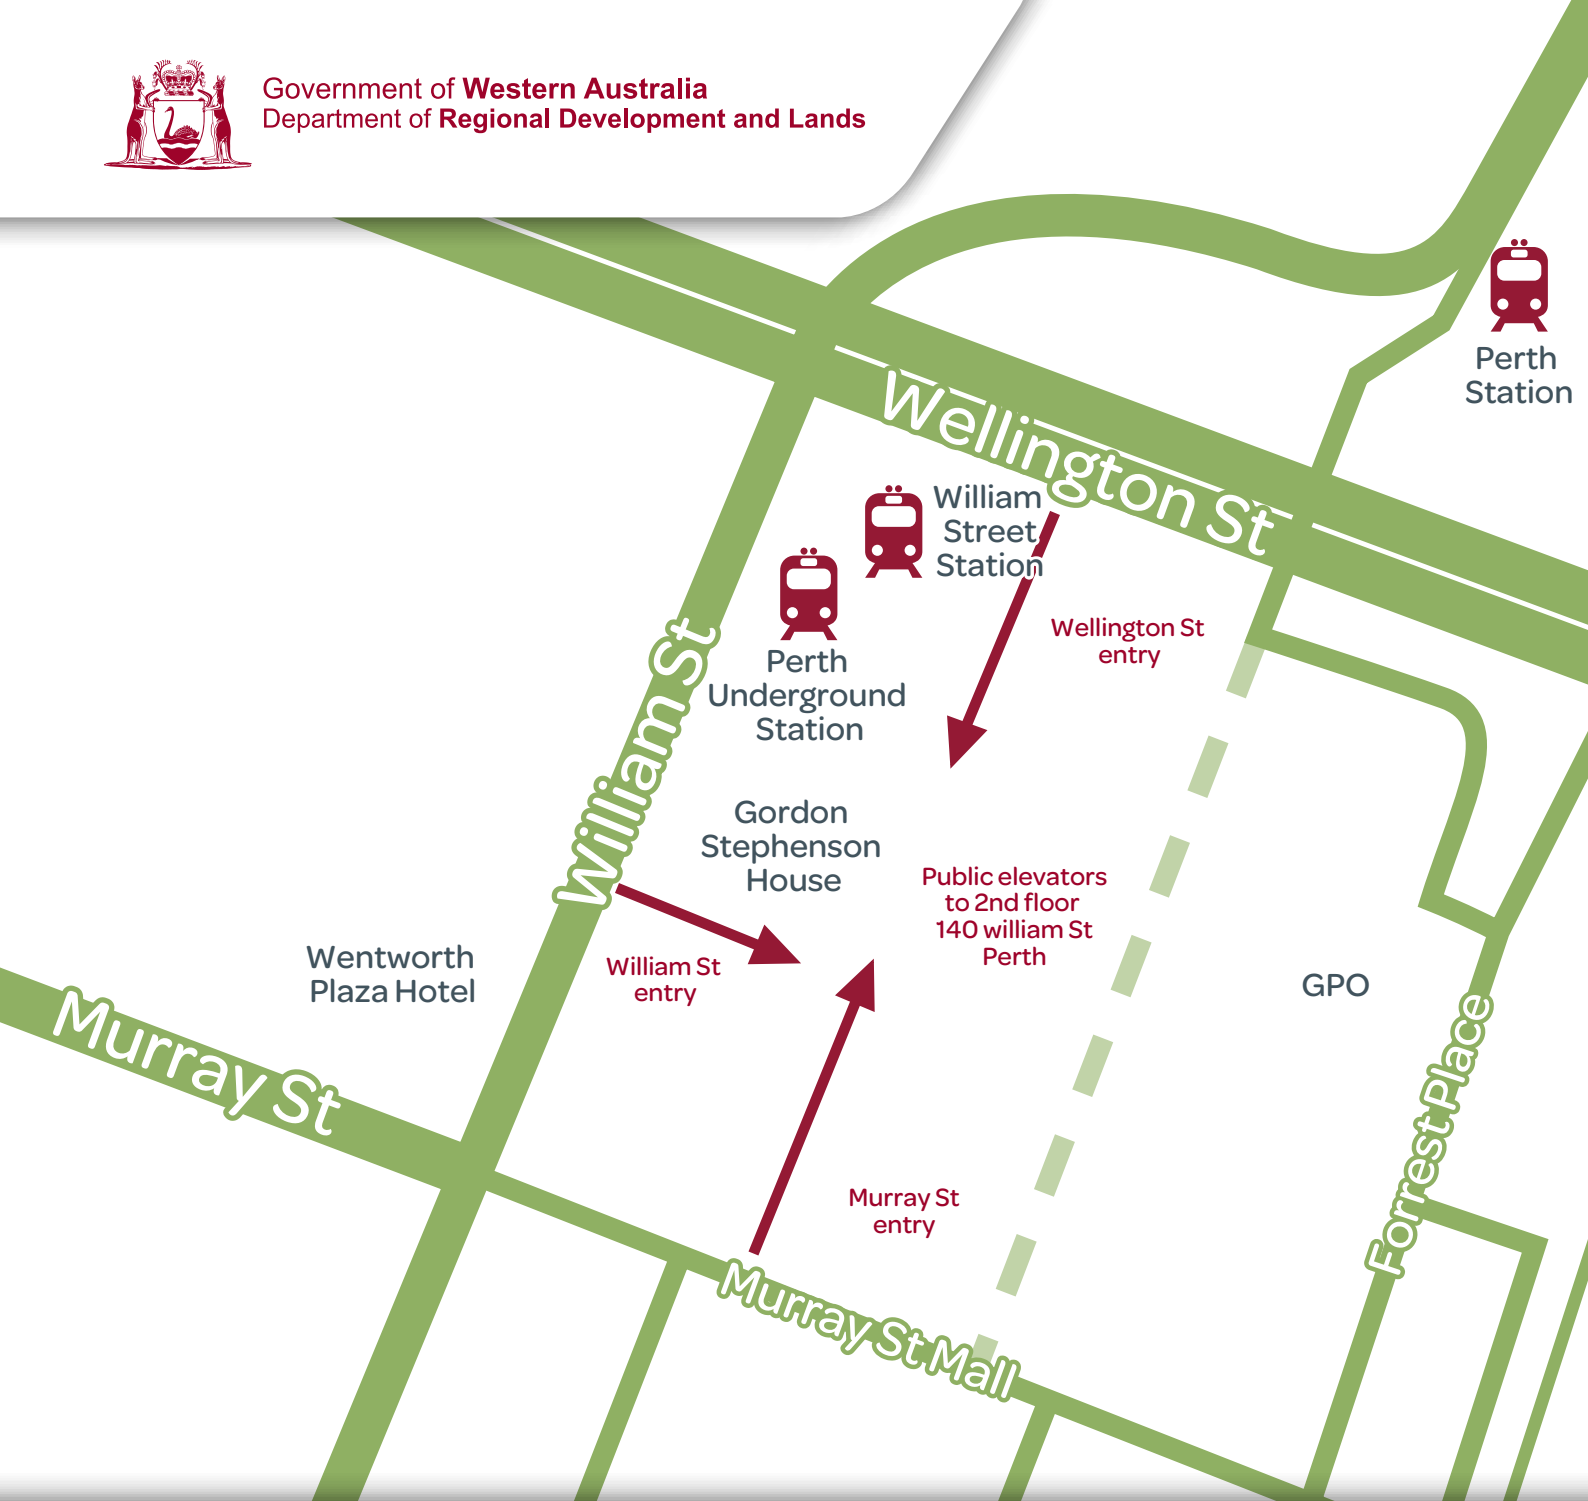

Department of
Primary Industries and
Regional Development

Digital Library

Maps

Regional development

5-2022

Location Map Gordon Stephenson House

Department of Primary Industries and Regional Development, Western Australia

Follow this and additional works at: https://researchlibrary.agric.wa.gov.au/rd_maps

Recommended Citation

Department of Primary Industries and Regional Development, Western Australia. (2022), *Location Map Gordon Stephenson House*. Department of Primary Industries and Regional Development, Perth. Book.

This book is brought to you for free and open access by the Regional development at Digital Library. It has been accepted for inclusion in Maps by an authorized administrator of Digital Library. For more information, please contact library@dpird.wa.gov.au.